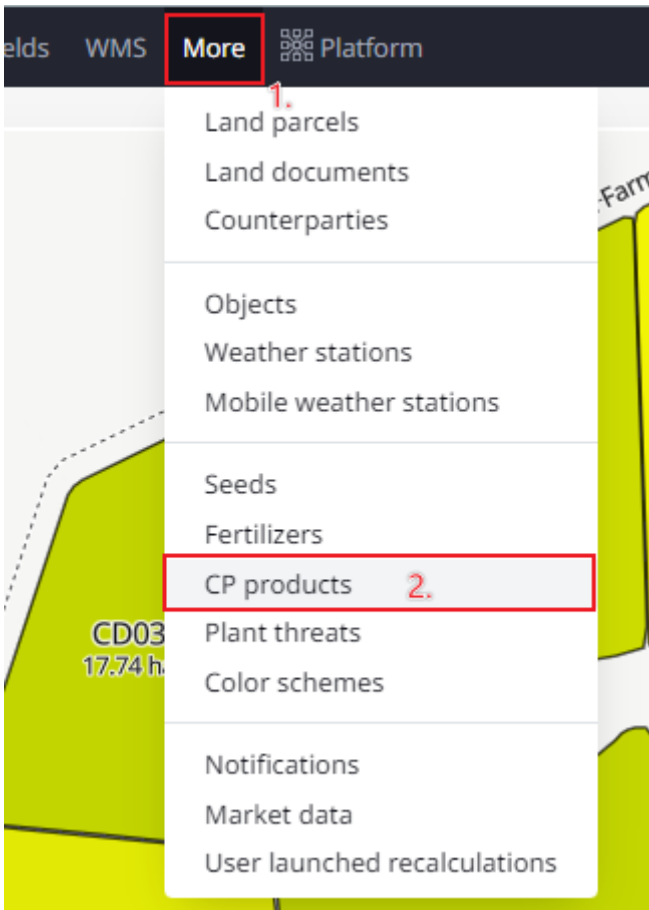

Produkte vanaf databasis in te voer

Crop protection products

1. [Import CP product](#) [+ Add CP product](#)

Search CP products by name...

Name Additional info Type Active substances list Registration holder Registration number

- Adjuvant (91)

Directory of CP products

2. Soek vir produk

☐	CP products	Import status	Registration number	Type	Units of measurement	Term of use
☐			L10755	Herbicide	Liters	-
☐	2.4-D 480		L9332	Herbicide	Liters	September 3
☐	2.4-D 720		L9326	Herbicide	Liters	September 3
☐	2.4-D 80%		L9331	Herbicide	Kilograms	September 3

3. Voeg by

[Import CP product](#)