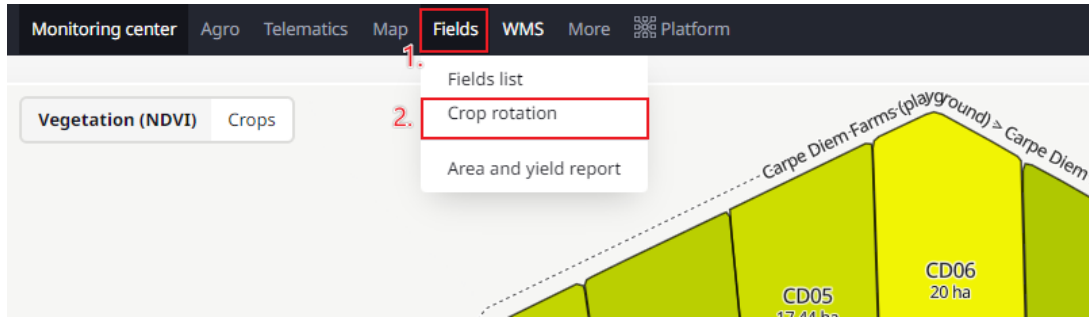

Wisselbou algeheel:

Wisselbou gewasse word **allokeer aan die seisoen(jaar) wanneer dit ge-oes word.**

Winter grane (koring, gars, hawer, lupiene, canola)

- Plant in MAR-JUN, Oes in SEP-DES

Summer Crops (Maize/Corn, Soybeans, Sunflower)

- Plant in SEP-DES, Oes in APR-JUL
- Bv. Gewasse wat in Nov-23 geplant is en Jun-24 geoes word, word aan "2024" seisoen(jaar) gekoppel

Boorde en wingerde

- Allokeer aan datum wanneer die laaste vrugte geoes word.
- Bv. Druive oes vanaf Okt'23 – Jan'24 word almal aan "2024" seisoen(jaar) gekoppel.

Few groups

Search by field, crop or place...

Fields management

Kan hier ook inligting van wisselbou aflaai

PDF Excel Columns

Field group	Field	Tillable area, ha	Crop 2021	Crop 2022	Crop 2023	Crop 2024	Crop 2025
Carpe Diem North PG	CD01	27.03	Alfalfa	Alfalfa	Spring Wheat	Spring Barley	–
Carpe Diem North PG	CD02	20.66	Spring Barley	Spring Rapeseed-Lucerne	Alfalfa	Alfalfa	–
Carpe Diem North PG	CD03	17.74	Spring Wheat	Spring Wheat	Spring Rapeseed-Lucerne	–	Maklik verander deur langs potlood te druk
Carpe Diem North PG	CD04	17.71	Spring Wheat	Spring Wheat	Canola	–	–
Carpe Diem North PG	CD05	17.44	Spring Wheat	Spring Wheat	Canola	–	–

Vra gerus vir die Cropwise span om jou wisselbou data vir jou op te dateer. Ons kan jou historiese rekords met Excel intrek.