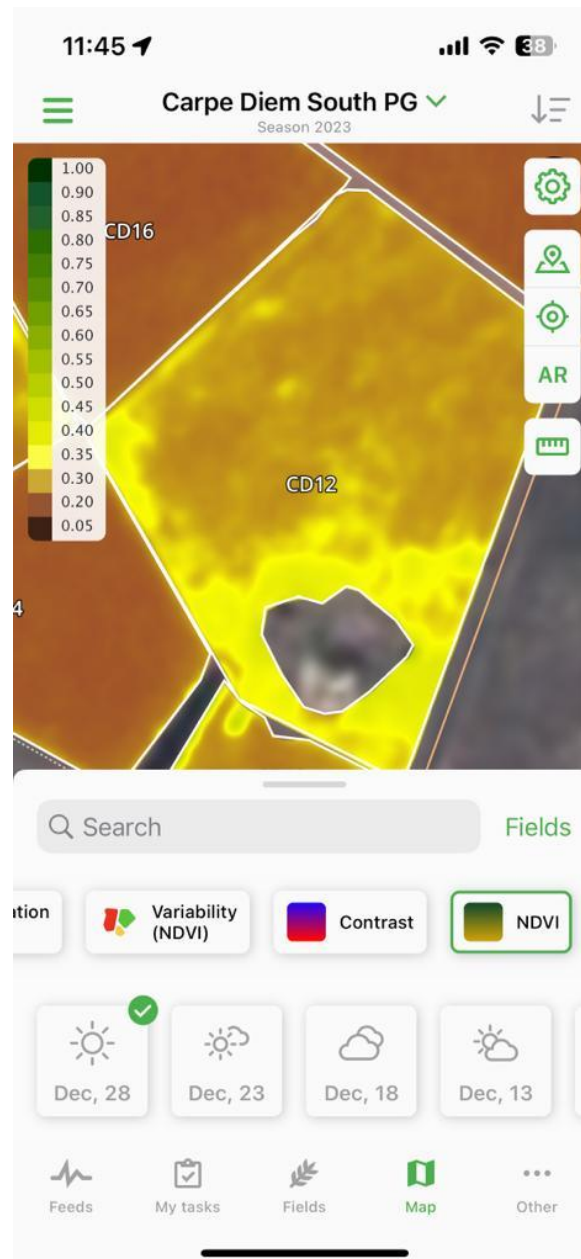

Satellietbeelde per land