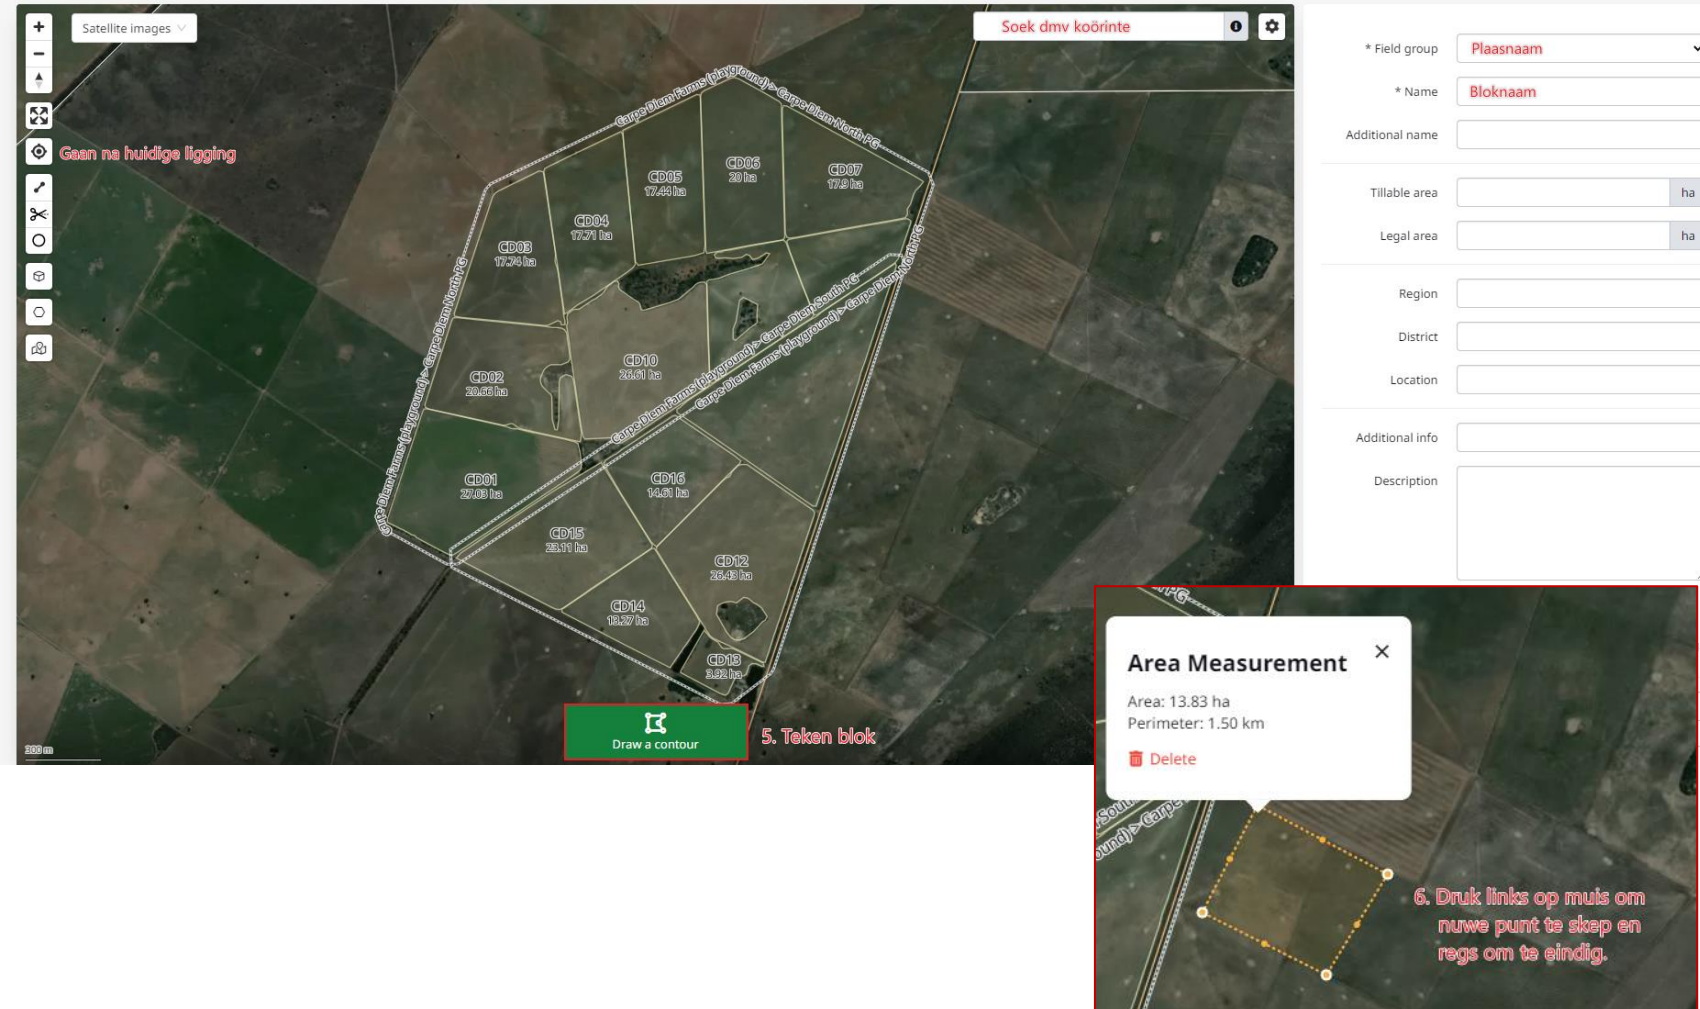

Hoe om 'n land in te teken

Add field