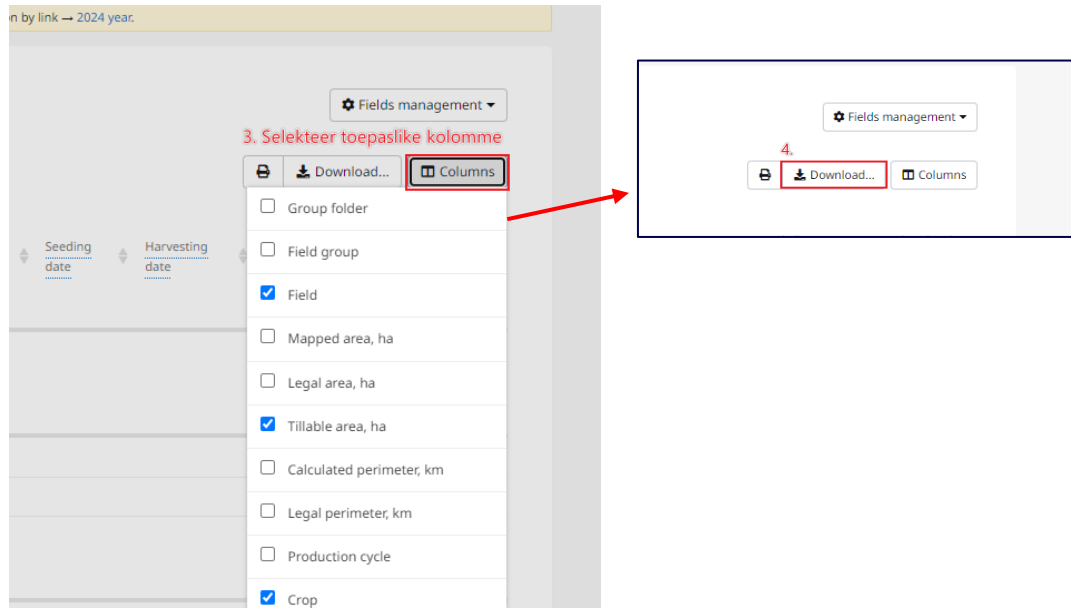

Hoe om lande se grense af te laai