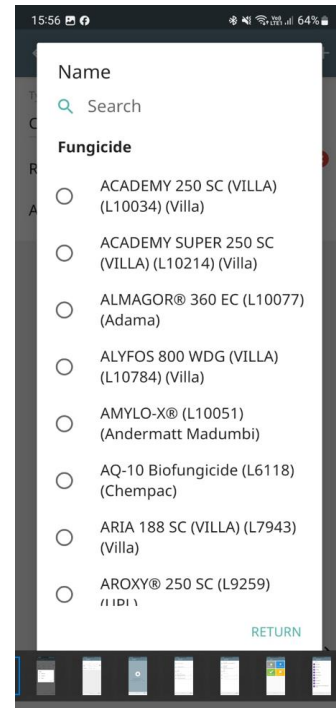

Rekord van toediening (vervolg)

Nuwe produkte wat bygevoeg word, moet op die web toepassing gedoen word