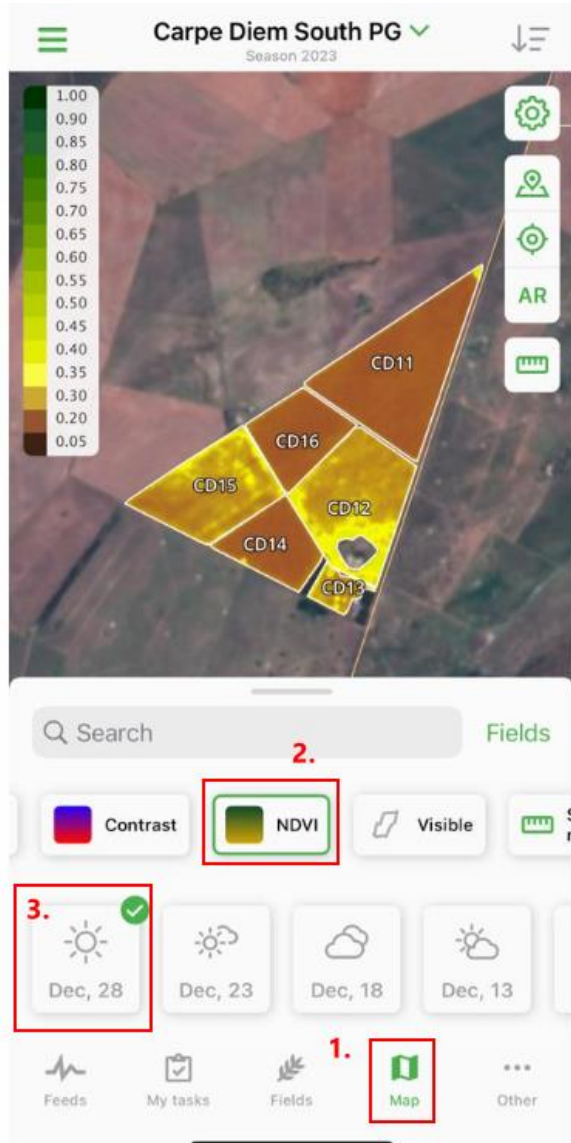

Satellietbeelde per land