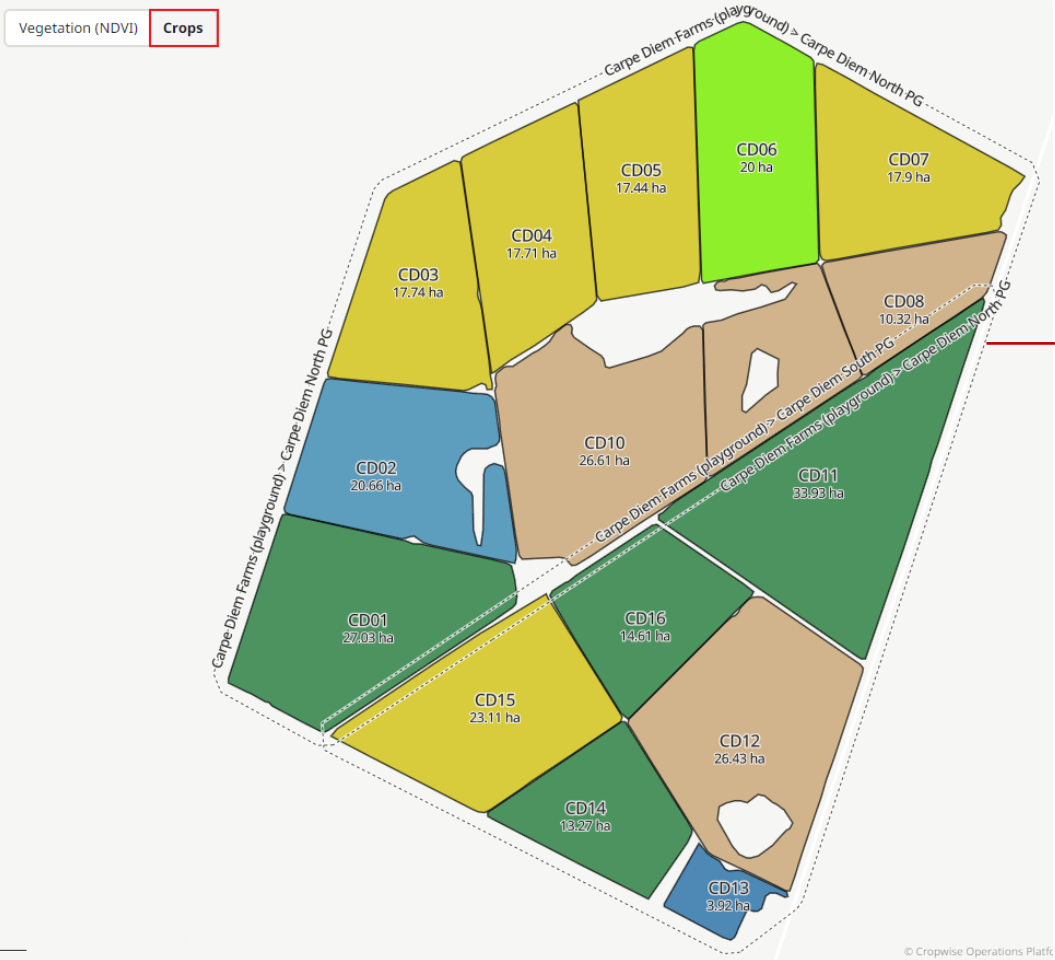

Gewas kleurskema verandering:

Monitoring center | Agro | Telematics | Map | Fields | WMS | **More** | Platform

- Vegetation (NDVI) | **Crops**
- Land parcels
- Land documents
- Counterparties
- Objects
- Weather stations
- Mobile weather stations
- Seeds
- Fertilizers
- CP products
- Plant threats
- **Color schemes**
- Notifications
- Market data
- User launched recalculations