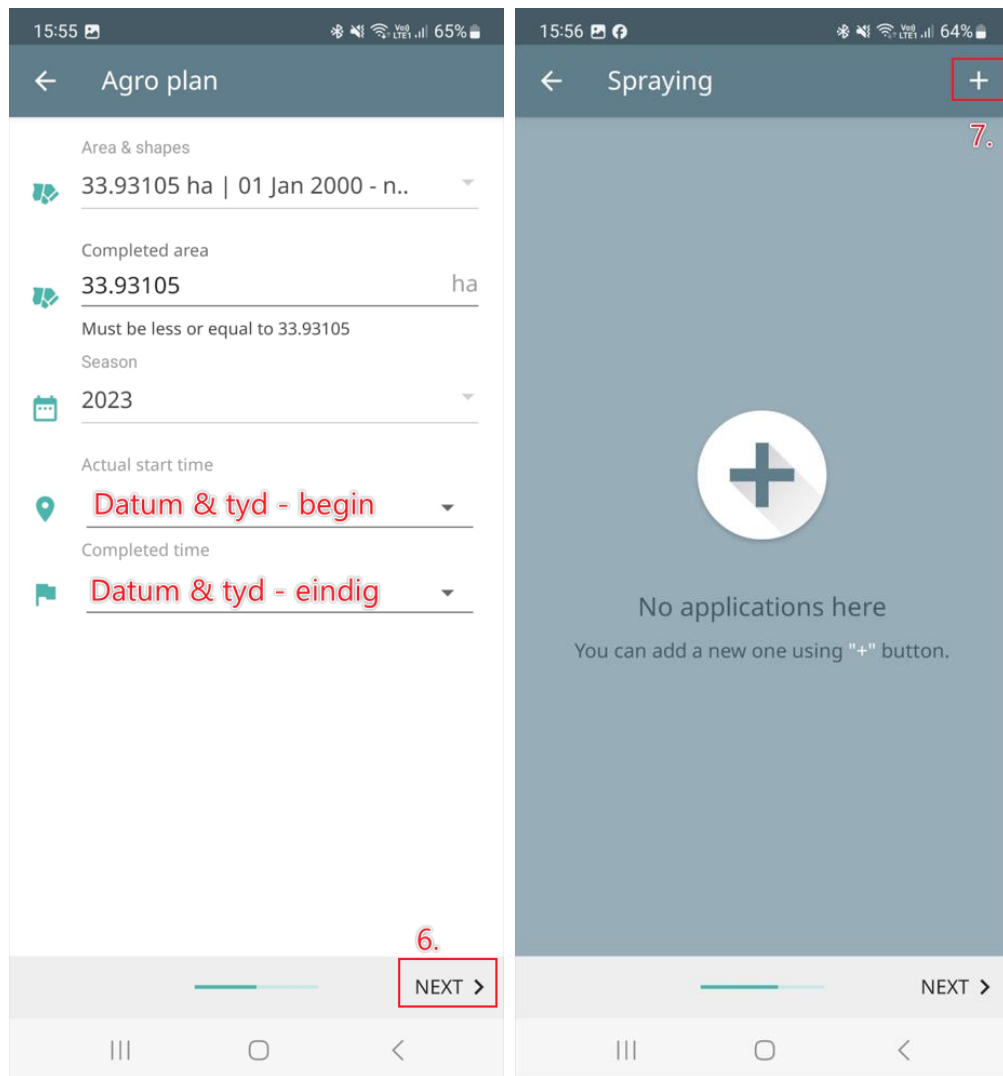

Rekord van toediening (vervolg)

Nuwe produkte wat bygevoeg word, moet op die web toepassing gedoen word