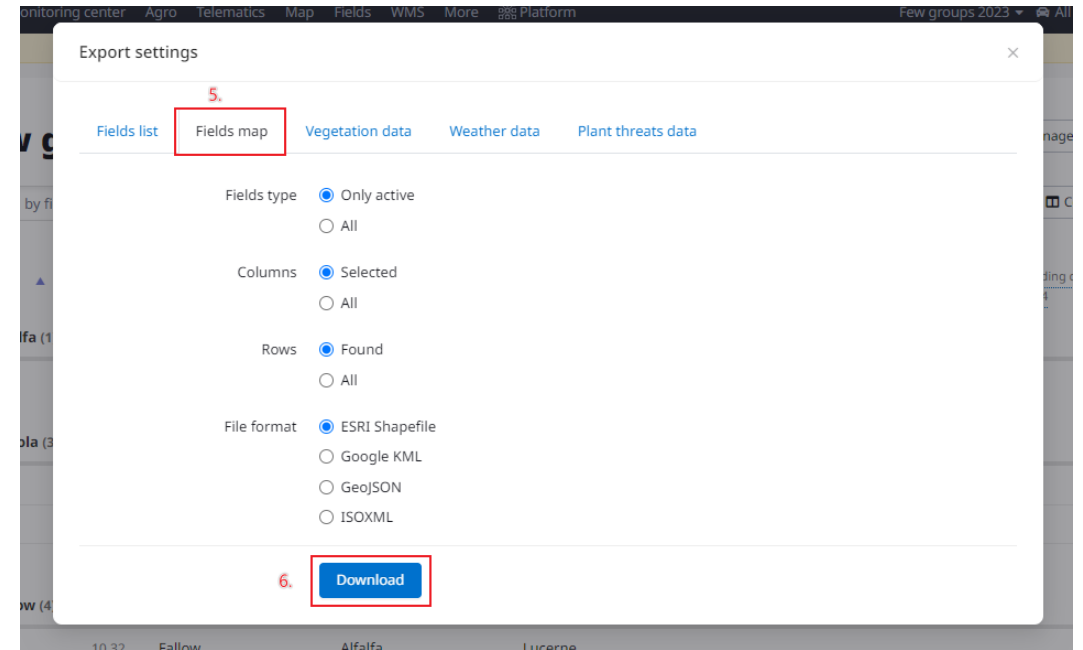

Hoe om lande se grense af te laai