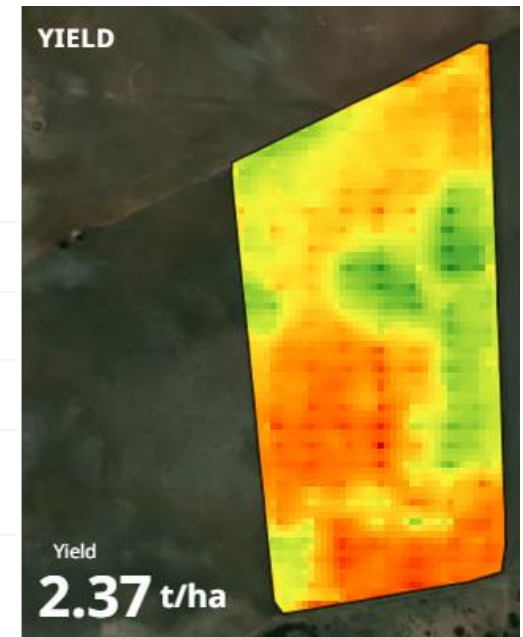

3. Voer jou opbrengsdata en -kaarte in

- Voer elke land se opbrengs in op die land se inligtingsblad of die “crop rotation”-tab, of vir ons vra om dit vir jou op te dateer met ‘n maklike oplaai van jou huidige rekords.
- Gebruik jou opbrengsdata om met Cropwise se skattings te vergelyk en elke land volgens sy potensiaal te bestuur. Opbrengs- en grondontledingkaarte kan vir veranderlike toedieningskaarte aangewend word.

Crop rotation

Year	Crop	Variety	Yield, t/ha
2025	—	—	—
2024	—	—	—
2023	Canola	—	1.8
2022	Spring Wheat	—	2.37
2021	Spring Wheat	—	2.54