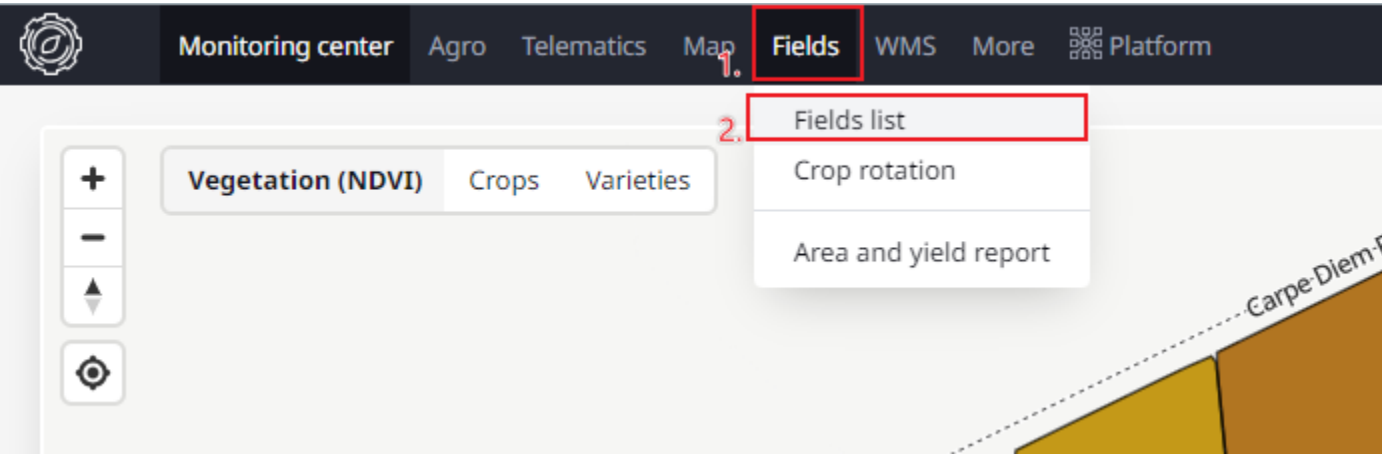

Hoe om lande se grense af te laai